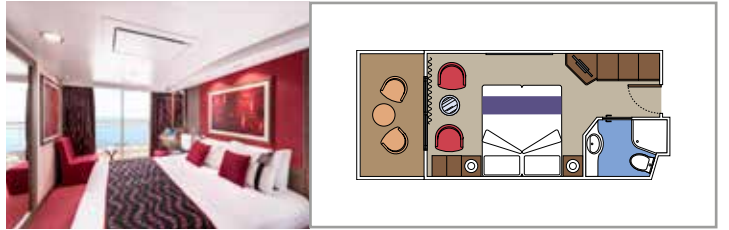

DELUXE BALCONY

BR2

≈15
≈5
10-15
2

› Medium deck location