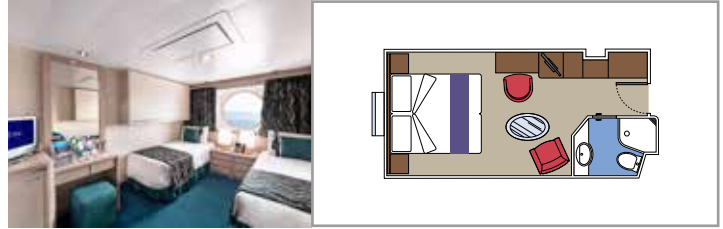

DELUXE OCEAN VIEW

OR1

≈16
5
4

› Low deck location