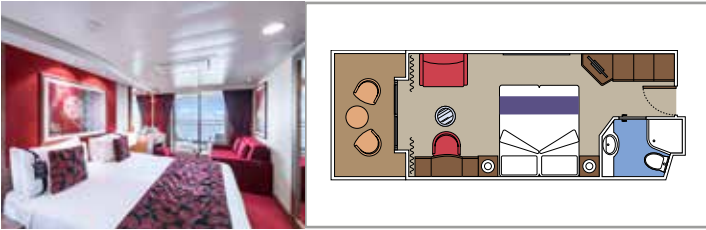

PREMIUM BALCONY

BL1

≈18
≈5
8-9
4

› Low deck location