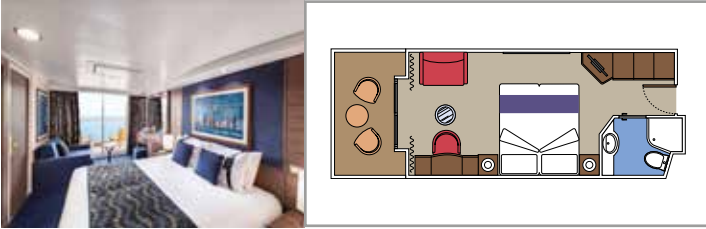

BALCONY

INCLUDED FACILITIES

- Sitting area with sofa
- Comfortable double or single beds (on request)*
- Bathroom with shower, vanity area with hairdryer
- Interactive TV, telephone, safe, minibar and air conditioning
- Wifi connection available (for a fee)

*Cabin for guests with disabilities or reduced mobility has only single beds (except cabin 15025)

DELUXE BALCONY AUREA

BA

≈18
≈5
9-11
4

› Best ship position