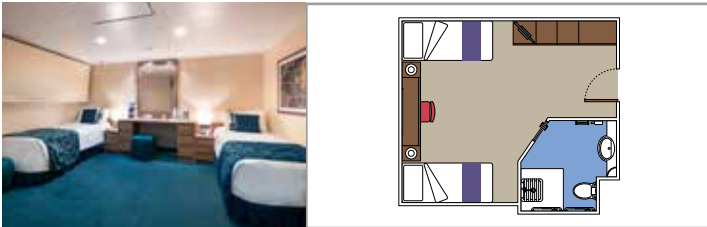

INTERIOR

Available in:

- › **Deluxe Interior (IR2)**
  cabin size ≈21m²; medium deck location (deck 12-14)
- › **Deluxe Interior (IR1)**
  cabin size ≈21m²; low deck location (deck 8-11)

Cabin for guests with disabilities or reduced mobility has only single beds.
The image is representative only; the size, layout and furniture may vary (within the same cabin category).

FACILITIES FOR GUESTS WITH DISABILITIES OR REDUCED MOBILITY

Cabin door width	82 cm
Bathroom door width	91,50 cm
Size of cabin (floor space)	From ≈ 14 m² to ≈ 23 m²
Size of bathroom	4 m²
Is there a fold-down seat in the shower?	Yes
Height of seat from the floor	45 cm
Does the WC seat have grab rails?	Yes
Are wheelchairs available on board?	In limited numbers*
Are all decks/public areas accessible?	Yes
Are all lifeboats wheelchair-accessible?	No**
Do the lifts have deck indicators?	Visual, Audio & Braille
Can severely visually impaired/blind guests be catered for on the cruise?	Only with full-time carer

* Only for embarkation, disembarkation and emergencies.

** In the event of an emergency, dedicated personnel will help guests with disabilities or reduced mobility to board lifeboats.