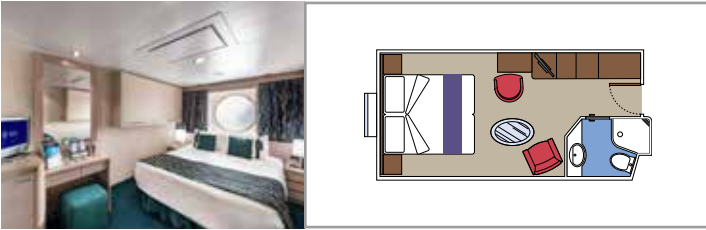

DELUXE OCEAN VIEW WITH OBSTRUCTED VIEW

00

≈16
8
4

The images are representative only. Size, layout and furniture may vary (within the same cabin category).

Cabin size (m²)

Balcony size (m²)

Deck location

Accommodating up to