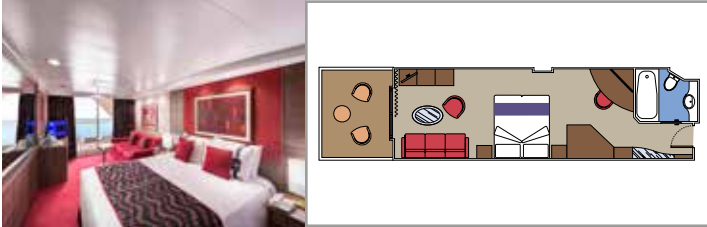

# TECHNICAL CHARACTERISTICS OF THE SHIP

PIGALLE LOUNGE

TECHNICAL CHARACTERISTICS OF THE SHIP	
GROSS TONNAGE	92.627
LENGTH / BEAM / HEIGHT	293,80 m / 32,20 m / 59,64 m
DECKS	16, included 13 for guests
LIFTS	13
VOLTAGE (IN CABIN)	110/220 volts
MAXIMUM SPEED	23 knots
STABILIZERS	Stabilized with 2 fins
NUMBER OF PASSENGERS	3.223
NUMBER OF CABINS	1.275, included 17 for guests with disabilities or reduced mobility
CREW MEMBERS	Approx. 987
POOLS	3, included 1 for children
WHIRLPOOLS	7 whirlpool baths

### PREMIUM SUITE AUREA

SL1

 ≈26  ≈4  15  3

The images are representative only. Size, layout and furniture may vary (within the same cabin category).

 Cabin size (m<sup>2</sup>)

 Balcony size (m<sup>2</sup>)