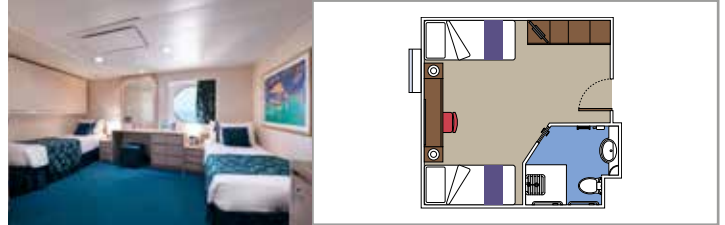

OCEAN VIEW

Available in:

- › **Deluxe Ocean View (OR2)**
  cabin size ≈19m²; low deck location (deck 8)