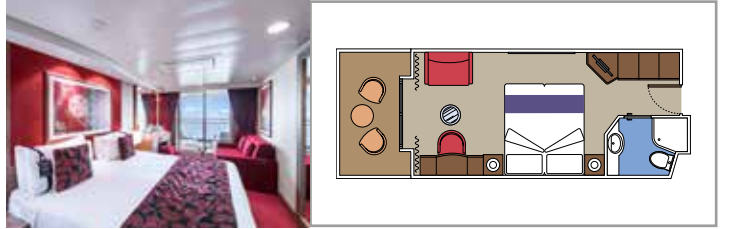

PREMIUM BALCONY

BL2

≈18
≈5
10-15
4

› Medium deck location