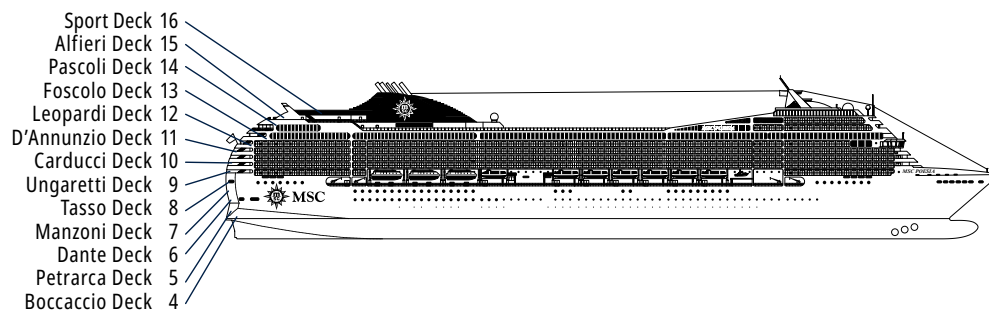

# TECHNICAL CHARACTERISTICS OF THE SHIP

PIGALLE LOUNGE

TECHNICAL CHARACTERISTICS OF THE SHIP	
GROSS TONNAGE	92.627
LENGTH / BEAM / HEIGHT	293,80 m / 32,20 m / 59,64 m
DECKS	16, included 13 for guests
LIFTS	13
VOLTAGE (IN CABIN)	110/220 volts
MAXIMUM SPEED	23 knots
STABILIZERS	Stabilized with 2 fins
NUMBER OF PASSENGERS	3.223
NUMBER OF CABINS	1.275, included 17 for guests with disabilities or reduced mobility
CREW MEMBERS	Approx. 987
POOLS	3, included 1 for children
WHIRLPOOLS	7 whirlpool baths

S32 DISCO

THE ZEBRA BAR