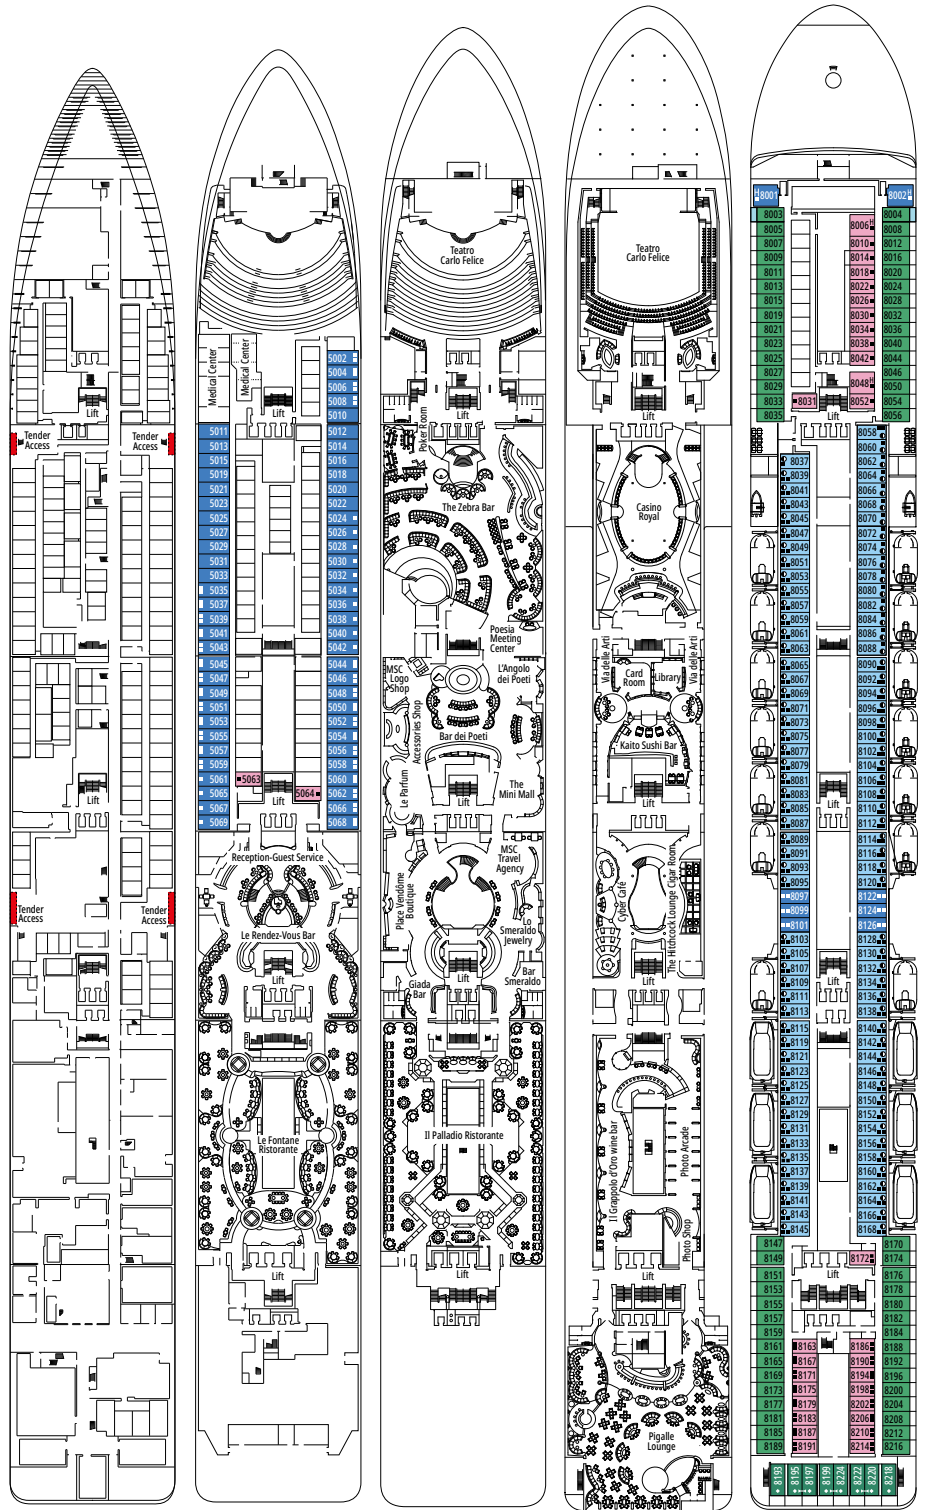

Ship configuration, data and descriptions may be subject to change depending on the season and on the destination and must be verified at the time of booking.