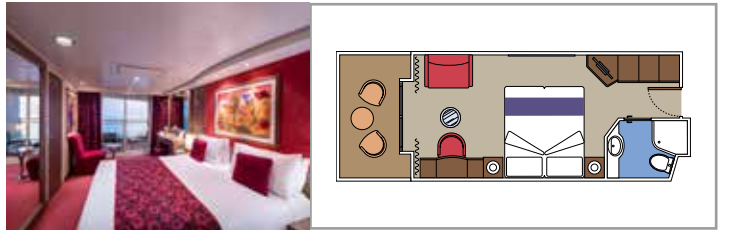

# TECHNICAL CHARACTERISTICS OF THE SHIP

PIGALLE LOUNGE

TECHNICAL CHARACTERISTICS OF THE SHIP	
GROSS TONNAGE	92.627
LENGTH / BEAM / HEIGHT	293,80 m / 32,20 m / 59,64 m
DECKS	16, included 13 for guests
LIFTS	13
VOLTAGE (IN CABIN)	110/220 volts
MAXIMUM SPEED	23 knots
STABILIZERS	Stabilized with 2 fins
NUMBER OF PASSENGERS	3.223
NUMBER OF CABINS	1.275, included 17 for guests with disabilities or reduced mobility
CREW MEMBERS	Approx. 987
POOLS	3, included 1 for children
WHIRLPOOLS	7 whirlpool baths

### DELUXE BALCONY WITH PARTIAL VIEW

BP

 ≈18
  ≈5
  12
  4

The images are representative only. Size, layout and furniture may vary (within the same cabin category).

 Cabin size (m<sup>2</sup>)

 Balcony size (m<sup>2</sup>)