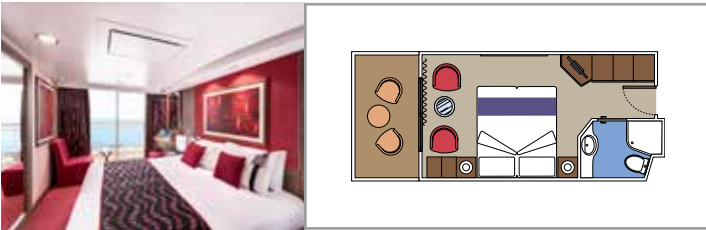

DELUXE BALCONY

BR1

≈15
≈5
8-9
2

› Low deck location