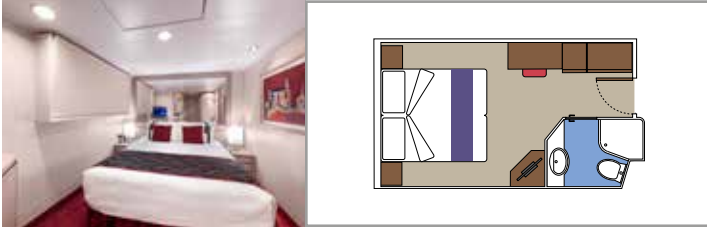

INTERIOR

INCLUDED FACILITIES

Comfortable double or single beds (on request)*

Bathroom with shower, vanity area and hairdryer

Interactive TV, telephone, safe, minibar and air conditioning

Wifi connection available (for a fee)

*Cabin for guests with disabilities or reduced mobility has only single beds.

DELUXE INTERIOR

IR2

≈14
12-15
4

› Medium deck location