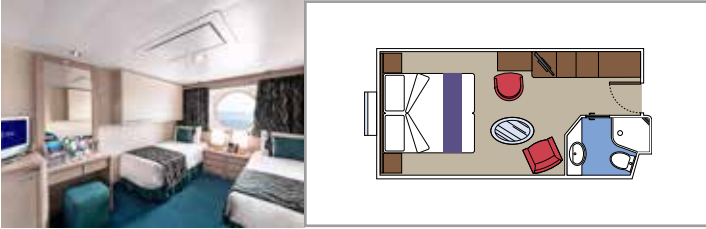

OCEAN VIEW

INCLUDED FACILITIES

- Window with sea view
- Relaxing armchair
- Comfortable double or single beds (on request)*
- Bathroom with shower, vanity area with hairdryer
- Interactive TV, telephone, safe, minibar and air conditioning
- Wifi connection available (for a fee)

*Cabin for guests with disabilities or reduced mobility has only single beds.

DELUXE OCEAN VIEW

OR2

≈16
8
4

› Medium deck location